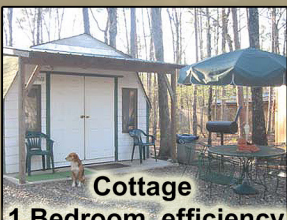

Eight cabins in one convenient location

All cabins are equipped with a full kitchen including a range/oven, full size refrigerator, microwave, coffee maker, and toaster. The cabins include pots, pans, cooking utensils, dinnerware, bath terry, and bed linen. The living room areas feature gas log fireplaces, cable TV, VCR players, central heat and air. A limited selection of movies are available in each cabin.

Cody and Steph

1 Bedroom Cabins Sleeps 6 each

Bobbie and Steve

2 Bedroom Cabins Sleeps 6 each

Grandma and GrandPa
3 Bed Room cabin
Sleeps 10 "Hot Tub"

Dana
4 Bedroom Cabin
Sleeps 12 "Hot Tub"

Cottage
1 Bedroom efficiency